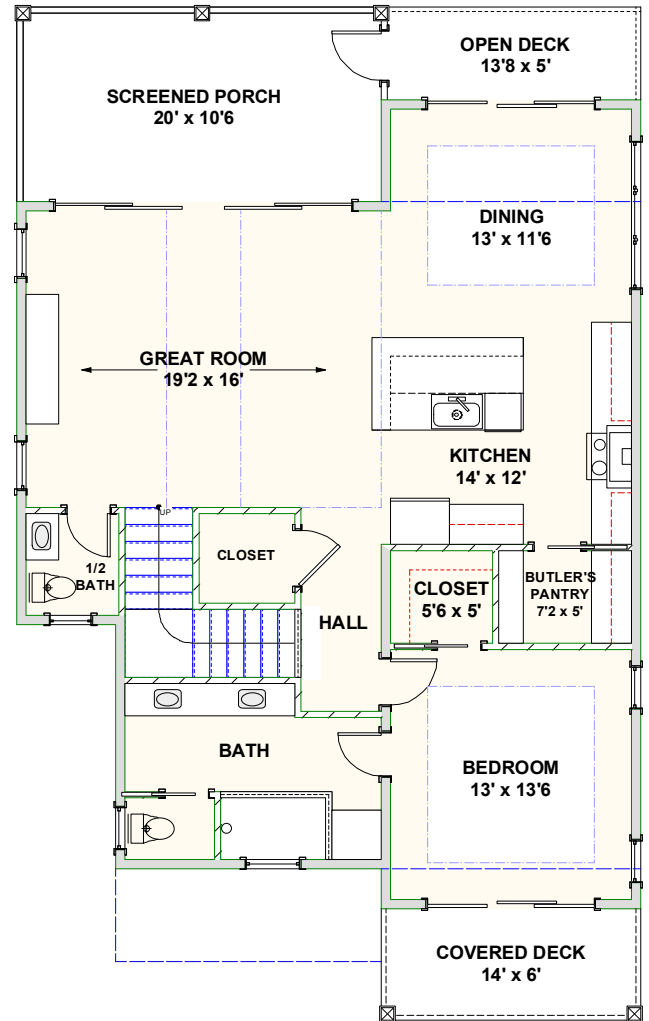

CAROLINA BLUEWATER CONSTRUCTION

BUILDING TOMORROW WITH AFFORDABLE QUALITY HOMES

910-575-7100

6934-9 BEACH DR SW, OCEAN ISLE BEACH, NC 28469

BEACH HOME 258

2,390 SQ FT | 4 BEDROOMS | 3 BATHS—1 HALF BATHS | 898 SQ FT DECKS

WWW.CAROLINABLUEWATERCONSTRUCTION.COM

BEACH HOME 258

2,390 SQ FT | 4 BEDROOMS | 3 BATHS—1 HALF BATHS | 898 SQ FT DECKS

33'8" x 54'8"

1ST FLOOR - FLOOR PLAN

2ND FLOOR - FLOOR PLAN

CAROLINA
BLUEWATER
CONSTRUCTION