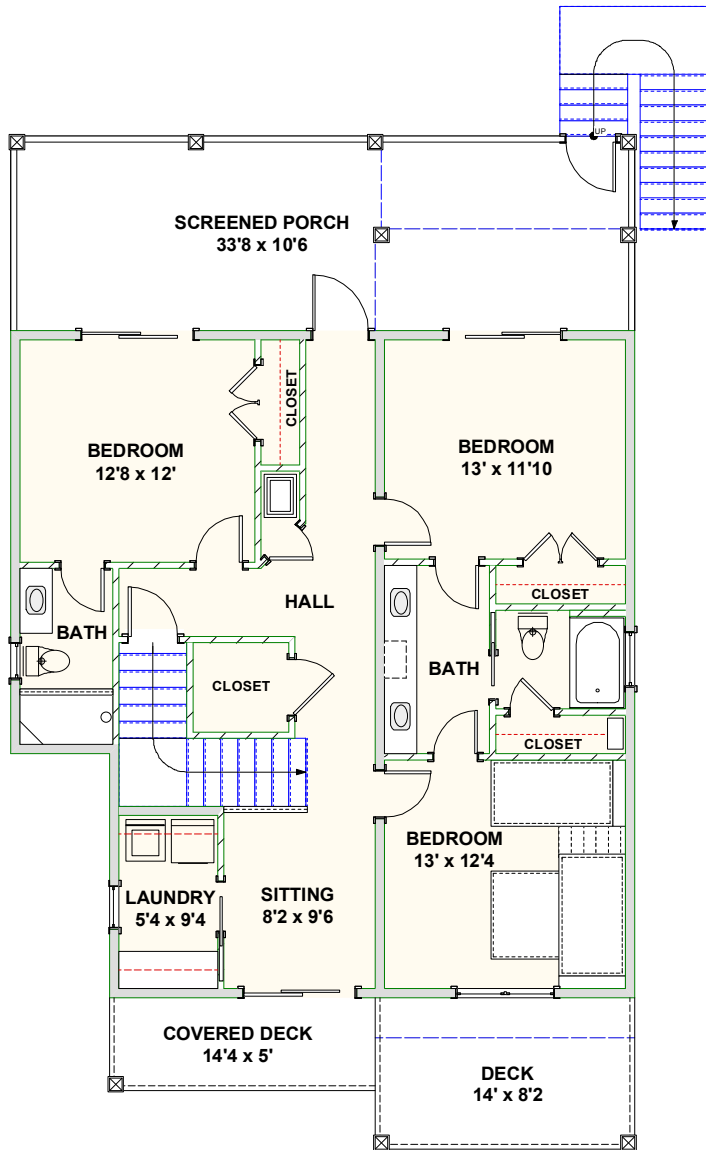

CAROLINA BLUEWATER CONSTRUCTION

BUILDING TOMORROW WITH AFFORDABLE QUALITY HOMES

910-575-7100

6934-9 BEACH DR SW, OCEAN ISLE BEACH, NC 28469

BEACH HOME 258

2,390 SQ FT | 4 BEDROOMS | 3 BATHS—1 HALF BATHS | 898 SQ FT DECKS

WWW.CAROLINABLUEWATERCONSTRUCTION.COM

BEACH HOME 258

2,390 SQ FT | 4 BEDROOMS | 3 BATHS—1 HALF BATHS | 898 SQ FT DECKS

33'8" x 54'8"

1ST FLOOR - FLOOR PLAN

2ND FLOOR - FLOOR PLAN

CAROLINA
BLUEWATER
CONSTRUCTION